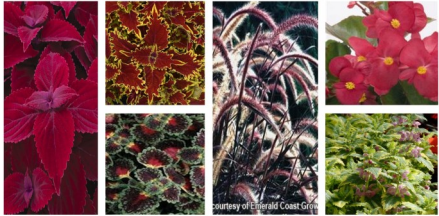

13" Patio Combos– Spectacular Shade

Carefree