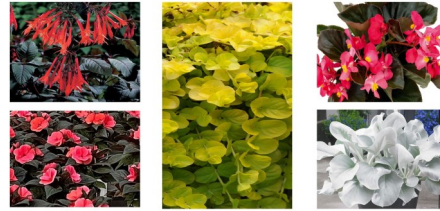

13" Patio Combos– Spectacular Shade

Coral Reef

HART'S
GREENHOUSE & FLORIST LLC
Photo courtesy of Ball Seed–<https://www.ballseed.com/>
Impatiens Magnum Hot Pink, Euphorbia Stardust White Sparkle & Coleus Trailblazer Road Trip

HART'S
GREENHOUSE & FLORIST LLC
Photo courtesy of Ball Seed–<https://www.ballseed.com/>
Begonia I'Conia Upright Fire, Chlorophytum White Edge & Coleus Great Falls Yosemite

HART'S
GREENHOUSE & FLORIST LLC
Photo courtesy of Ball Seed–<https://www.ballseed.com/>
Begonia I'Conia Upright Sunshine, Ipomoea Sidekick Lime Heart & Coleus Trail Blazer Glory Road

13" Patio Combos– Pollinator Collection

HART'S
GREENHOUSE & FLORIST LLC
Photo courtesy of Proven Winners–<https://www.ballseed.com/>
Lobularia Easy Breezy White, Lantana Shamrock Peach Improved, Salvia Viva Igni Star Fuchsia

HART'S
GREENHOUSE & FLORIST LLC
Photo courtesy of Ball Seed–<https://www.ballseed.com/>
Leucantherum Sweet Daisy Birdy, Lobularia Easy Breezy Purple, & Callirhoe Cabaret Goodnight Kiss

HART'S
GREENHOUSE & FLORIST LLC
Photo courtesy of Ball Seed–<https://www.ballseed.com/>
Callirhoe Cabaret Red, Lantana Shamrock Butterscotch Glow, Cuphea Cherry Bells

HART'S
GREENHOUSE & FLORIST LLC
Photo courtesy of Ball Seed–<https://www.ballseed.com/>
Leucantherum Sweet Daisy Birdy, Lantana Shamrock Rose Gold, Heliotrope Marina Blue