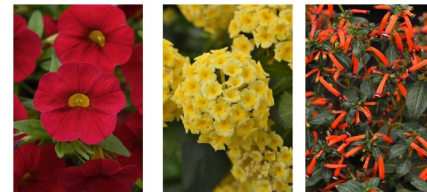

Hummingbird Heaven

HART'S
GREENHOUSE & FLORIST LLC
Photo courtesy of Ball Seed–<https://www.ballseed.com/>
Callirhoe Cabaret Red, Lantana Shamrock Butterscotch Glow, Cuphea Cherry Bells