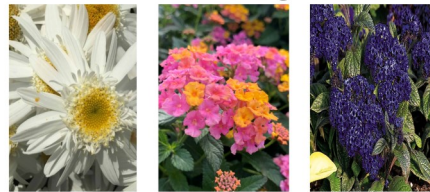

Monarch Magnet

HART'S
GREENHOUSE & FLORIST LLC
Photo courtesy of Ball Seed–<https://www.ballseed.com/>
Leucantherum Sweet Daisy Birdy, Lantana Shamrock Rose Gold, Heliotrope Marina Blue