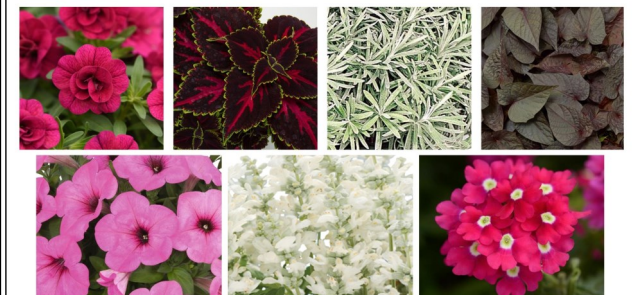

Julie Anna

HART'S
GREENHOUSE & FLORIST LLC

Ball