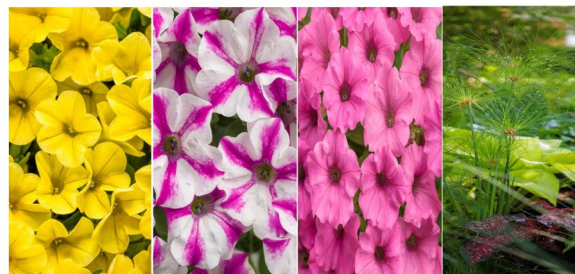

Sunglasses