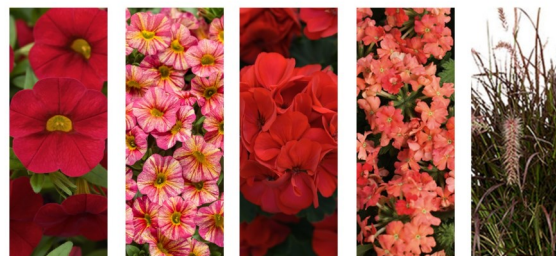

Indian Summer

HART'S
GREENHOUSE & FLORIST LLC

Ball