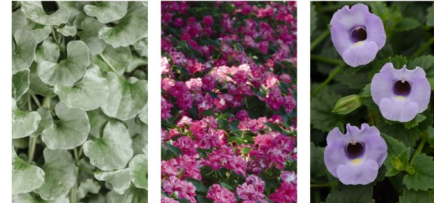

Bubble Bath Pink